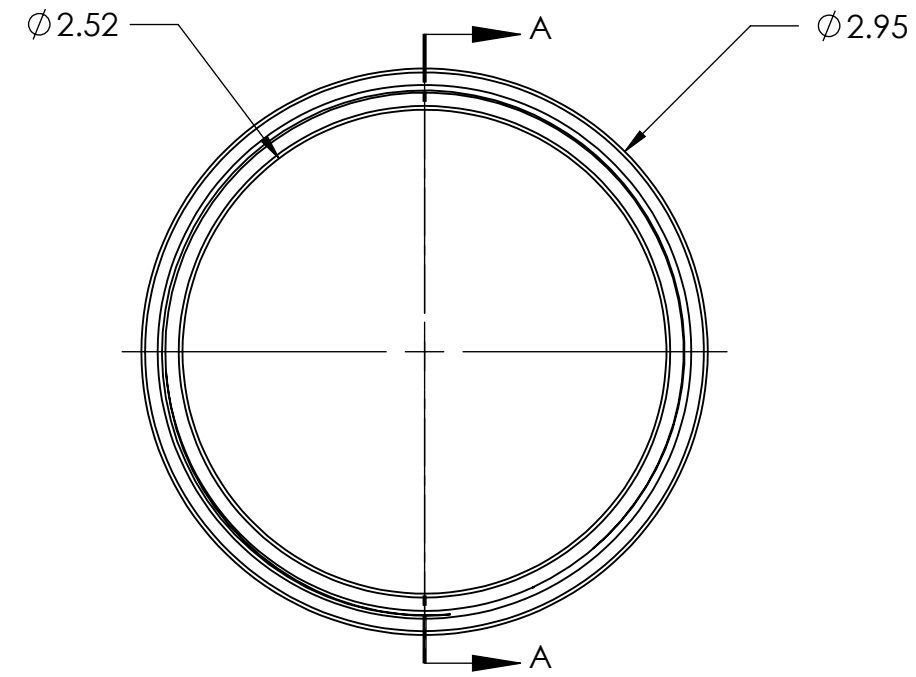

SECTION A-A

ASTRO-PHYSICS 2.7" THREAD
 TPI: 24, PITCH: 0.0417
 Ø 2.700 MINOR DIA. BEFORE THREADS
 DEPTH OF THREAD: 0.0250

UNLESS OTHERWISE SPECIFIED: DIMENSIONS ARE IN INCHES TOLERANCES: FRACTIONAL ± ANGULAR: MACH ± BEND ± TWO PLACE DECIMAL ±.007 THREE PLACE DECIMAL ±.003	DRAWN	NAME	DATE	Optec Inc. TITLE: ASTRO-PHYSICS 2.7" FEMALE THREAD
	CHECKED	LD	06/16/10	
	ENG APPR.			
	MFG APPR.			
	Q.A.			
THIRD ANGLE PROJECTION 	MATERIAL	CONTRACT		
	6061-T6	AP EXTENSION TUBE		
	FINISH FROSTKOTE BRIGHT DIP BLACK			SIZE DWG. NO.
	DO NOT SCALE DRAWING			B N/A
		SCALE: 1:1	WEIGHT:	SHEET 1 OF 1