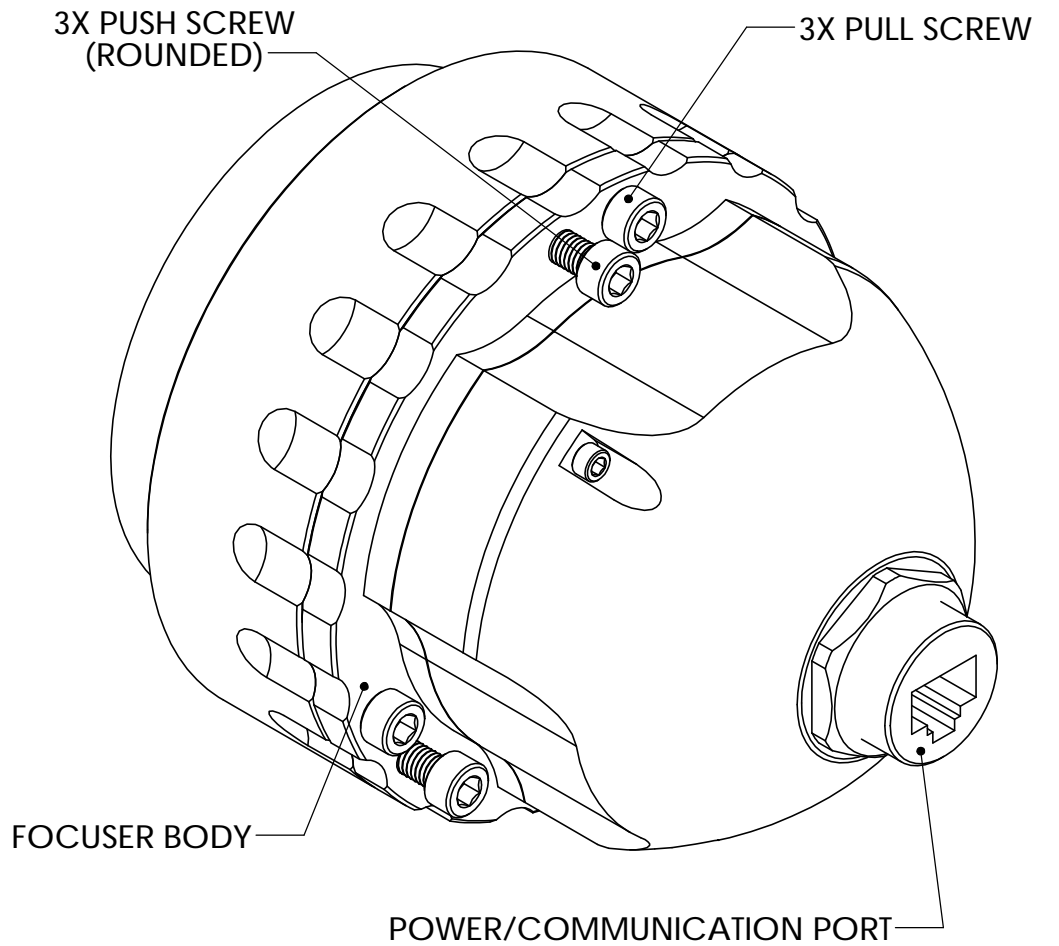

C11 SECONDARY MIRROR

CELESTRON C11 CORRECTOR THREAD ADAPTER

3X PUSH SCREW  
(ROUNDED)

3X PULL SCREW

FOCUSER BODY

POWER/COMMUNICATION PORT

	NAME	DATE	TITLE:		
DRAWN	LD	11/14/11	<b>FAST FOCUS C11 OVERVIEW</b>		
CHECKED					
ENG APPR.					
MFG APPR.					
Q.A.					
COMMENTS:			SIZE	DWG. NO.	REV
			<b>A</b>	<b>N/A</b>	
			SCALE: 1:1	WEIGHT:	SHEET 1 OF 1