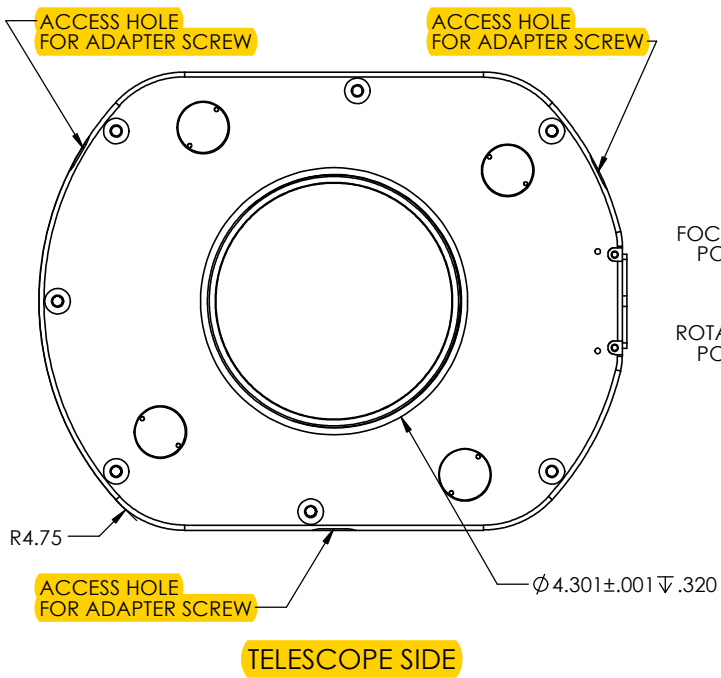

STOCK NO. 19750

62mm AT MIDPOINT

WEIGHT: 6lb 3oz (2.8kg)

UNLESS OTHERWISE SPECIFIED:	DRAWN	NAME	DATE	<b>Optec Inc.</b>
DIMENSIONS ARE IN INCHES	CHECKED	LD	11/11/15	
TWO PLACE DECIMAL ±.007	ENG APPR.			
THREE PLACE DECIMAL ±.003	MFG APPR.			
	Q.A.			
MATERIAL	CONTRACT			TITLE:
N/A	GEMINI			GEMINI
FINISH	GEMINI			SIZE
DO NOT SCALE DRAWING				<b>B</b>
				DWG. NO.
				SCALE: 1:2
				WEIGHT:
				SHEET 1 OF 1