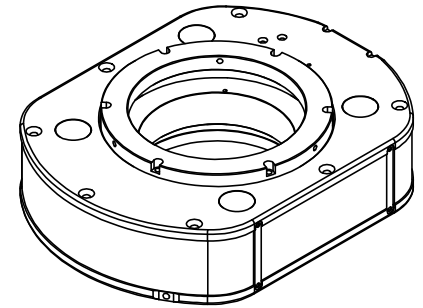

STOCK NO. 19750

62mm AT MIDPOINT

WEIGHT: 6lb 3oz (2.8kg)

UNLESS OTHERWISE SPECIFIED:	DRAWN	NAME	DATE	<b>Optec Inc.</b>
DIMENSIONS ARE IN INCHES	CHECKED	LD	11/11/15	
TWO PLACE DECIMAL ±.007	ENG APPR.			
THREE PLACE DECIMAL ±.003	MFG APPR.			
	Q.A.			
MATERIAL	CONTRACT			TITLE:
N/A	GEMINI			GEMINI
FINISH	GEMINI			SIZE
DO NOT SCALE DRAWING				<b>B</b>
				DWG. NO.
				SCALE: 1:2
				WEIGHT:
				SHEET 1 OF 1