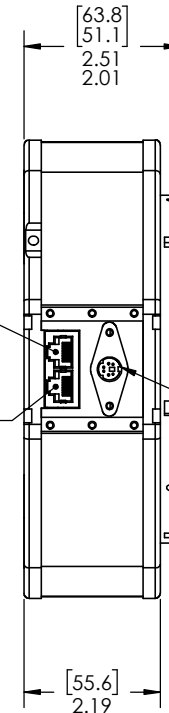

STOCK NO. 19750

62mm AT MIDPOINT

WEIGHT: 6lb 3oz (2.8kg)

UNLESS OTHERWISE SPECIFIED:	DRAWN	NAME	DATE	<b>Optec Inc.</b>
DIMENSIONS ARE IN INCHES	CHECKED	LD	11/11/15	
TWO PLACE DECIMAL ±.007	ENG APPR.			
THREE PLACE DECIMAL ±.003	MFG APPR.			
	Q.A.			
MATERIAL	CONTRACT			TITLE:
N/A	GEMINI			GEMINI
FINISH	GEMINI			SIZE
DO NOT SCALE DRAWING				<b>B</b>
				DWG. NO.
				SCALE: 1:2
				WEIGHT:
				SHEET 1 OF 1