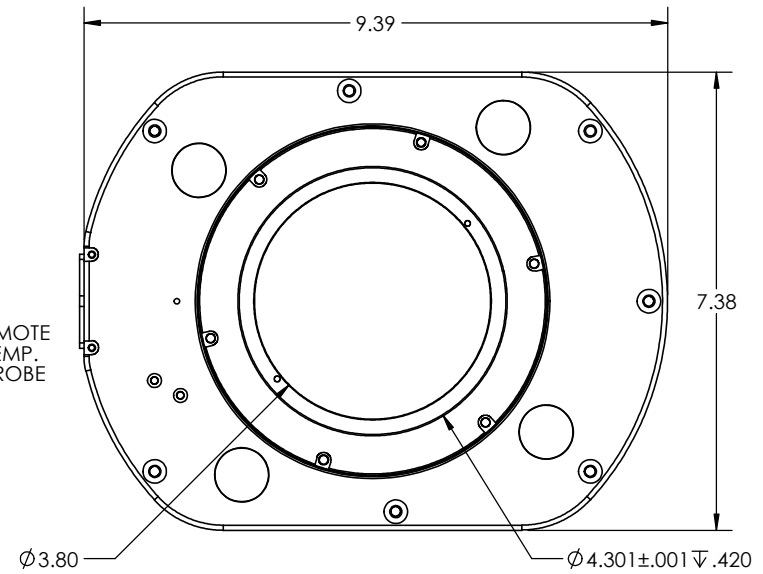

STOCK NO. 19750

62mm AT MIDPOINT

WEIGHT: 6lb 3oz (2.8kg)

UNLESS OTHERWISE SPECIFIED:	DRAWN	NAME	DATE	<b>Optec Inc.</b>
DIMENSIONS ARE IN INCHES	CHECKED	LD	11/11/15	
TWO PLACE DECIMAL ±.007	ENG APPR.			
THREE PLACE DECIMAL ±.003	MFG APPR.			
	Q.A.			
MATERIAL	CONTRACT			TITLE:
N/A	GEMINI			GEMINI
FINISH	GEMINI			SIZE
DO NOT SCALE DRAWING				<b>B</b>
				DWG. NO.
				SCALE: 1:2
				WEIGHT:
				SHEET 1 OF 1