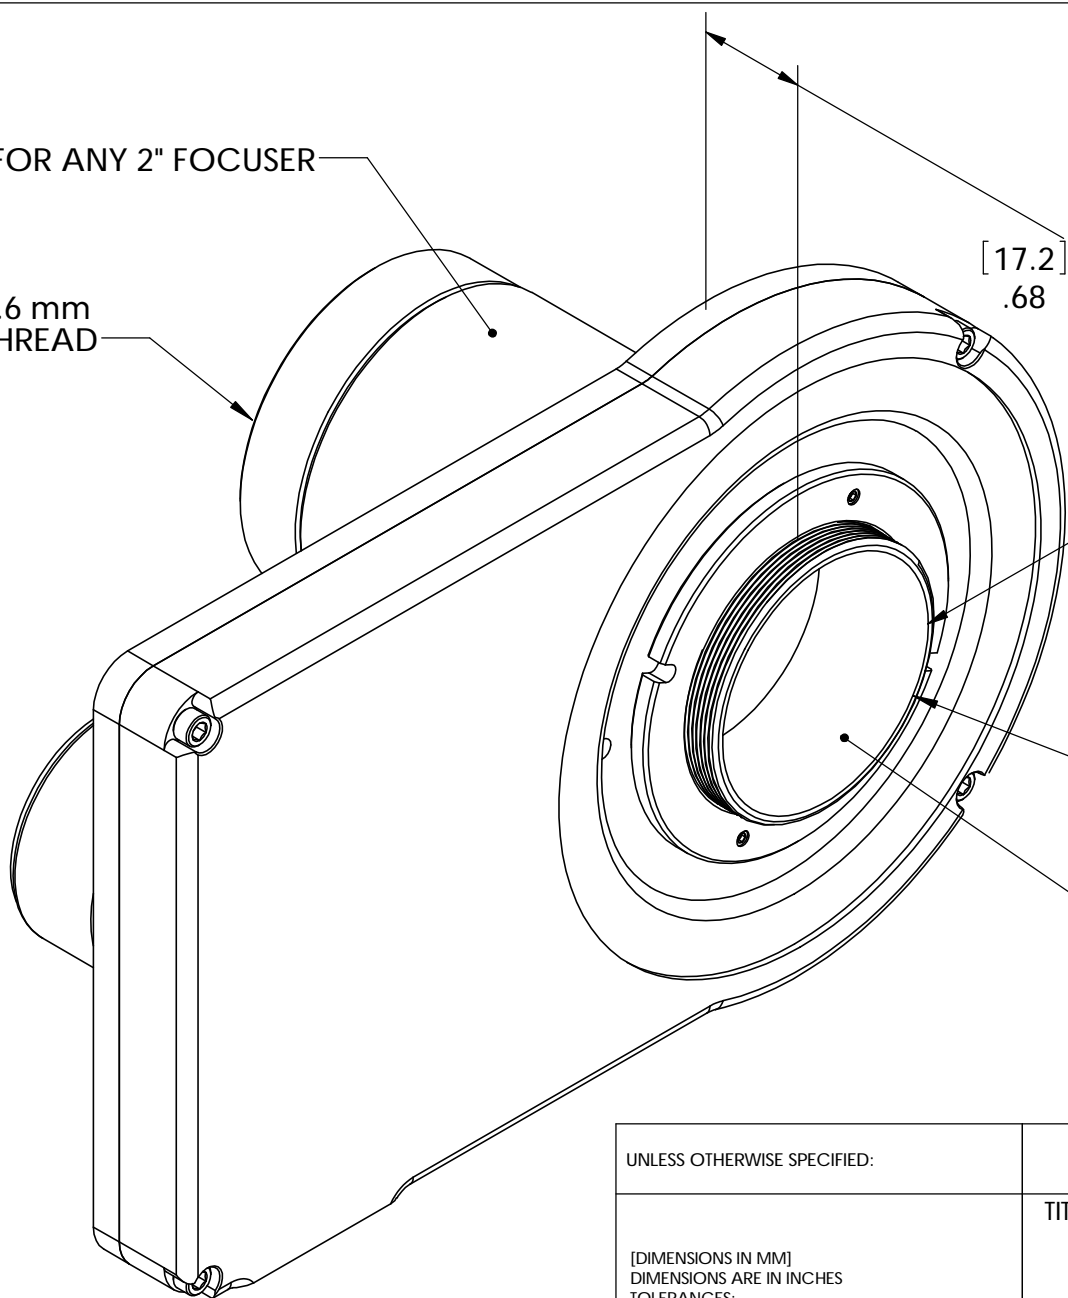

2" BARREL FOR ANY 2" FOCUSER

M48 x 0.6 mm  
FILTER THREAD

[17.2]  
.68 BACK FOCUS

Ø 1.515 CLEAR APERTURE

T-THREAD CAMERA INTERFACE

ANTI-REFLECTION THREADS  
FLAT BLACK PAINT

PROPRIETARY AND CONFIDENTIAL  
THE INFORMATION CONTAINED IN THIS  
DRAWING IS THE SOLE PROPERTY OF  
OPTEC, INC. ANY REPRODUCTION IN  
PART OR AS A WHOLE WITHOUT THE  
WRITTEN PERMISSION OF OPTEC, INC.  
IS STRICTLY PROHIBITED.

UNLESS OTHERWISE SPECIFIED:		<i>Optec, Inc.</i>		
[DIMENSIONS IN MM] DIMENSIONS ARE IN INCHES TOLERANCES: TWO PLACE DECIMAL ±.007 THREE PLACE DECIMAL ±.003		TITLE:  <b>PYXIS LE</b>		
MATERIAL N/A	FINISH N/A	SIZE <b>A</b>	DWG. NO. <b>N/A</b>	REV <b>1.0</b>
DO NOT SCALE DRAWING		SCALE: 1:1	WEIGHT:	SHEET 1 OF 1